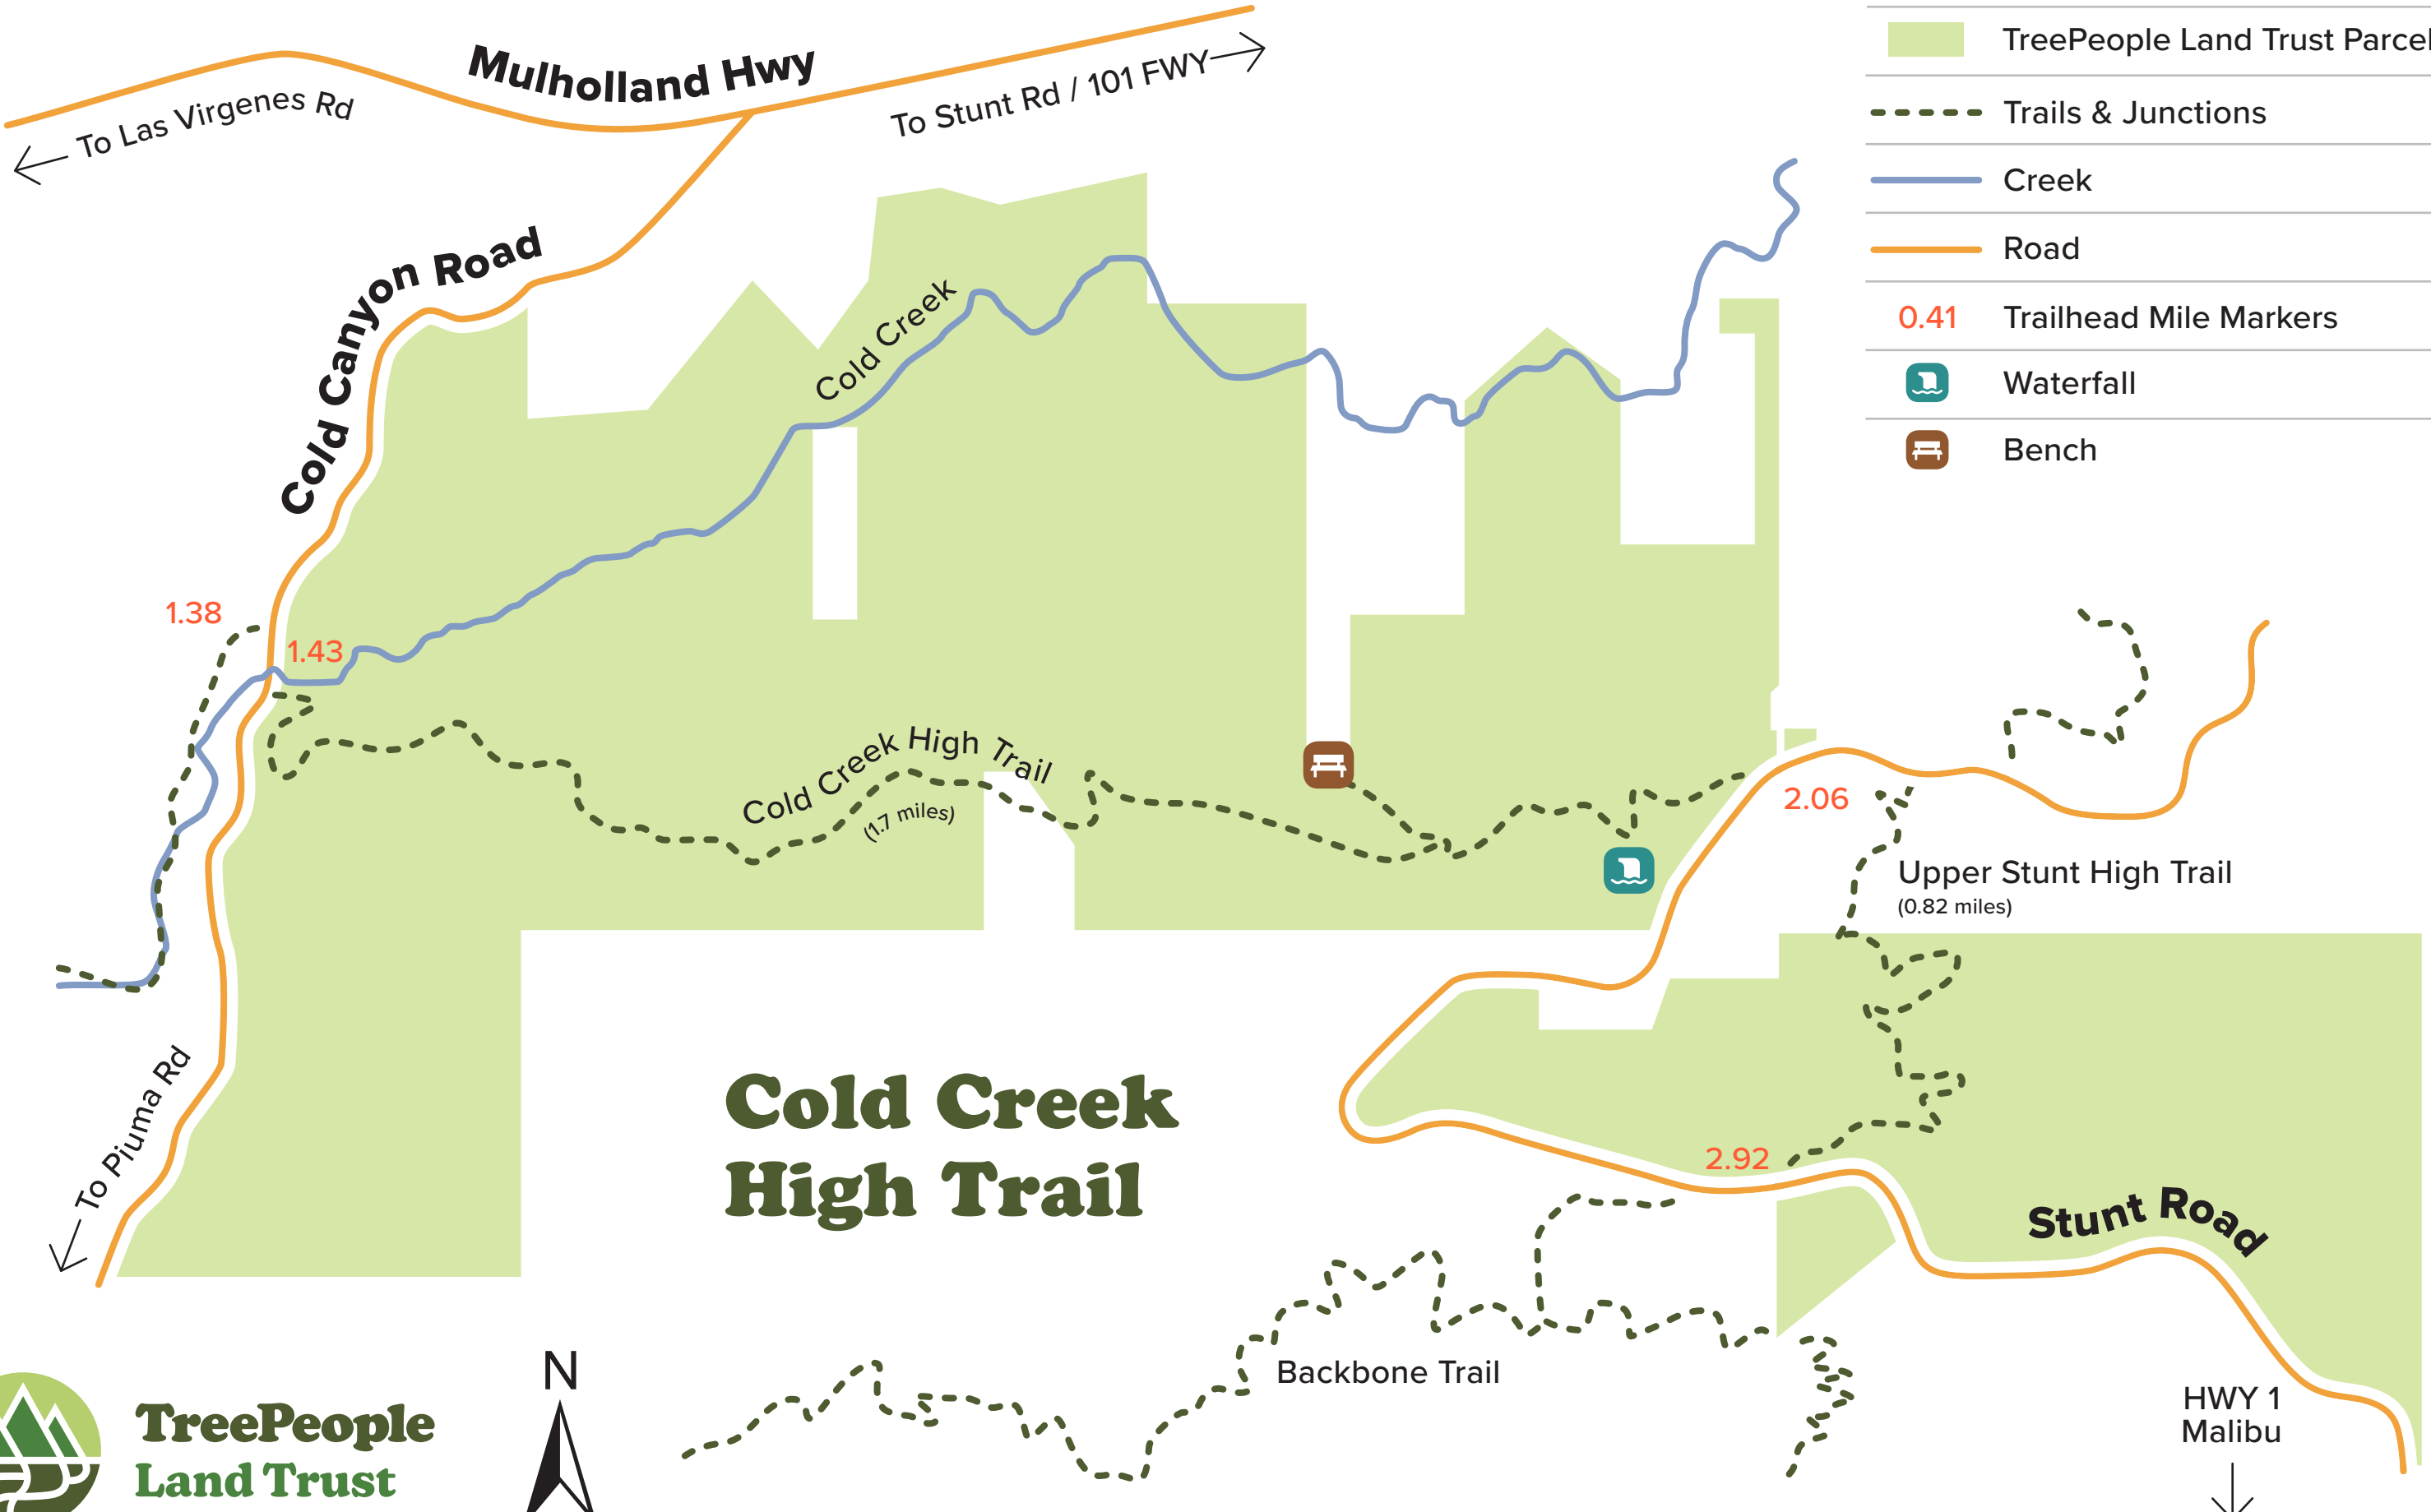

LEGEND

-  TreePeople Land Trust Parcels
-  Trails & Junctions
-  Creek
-  Road
-  Trailhead Mile Markers
-  Waterfall
-  Bench

Cold Creek High Trail

HWY 1
Malibu
↓