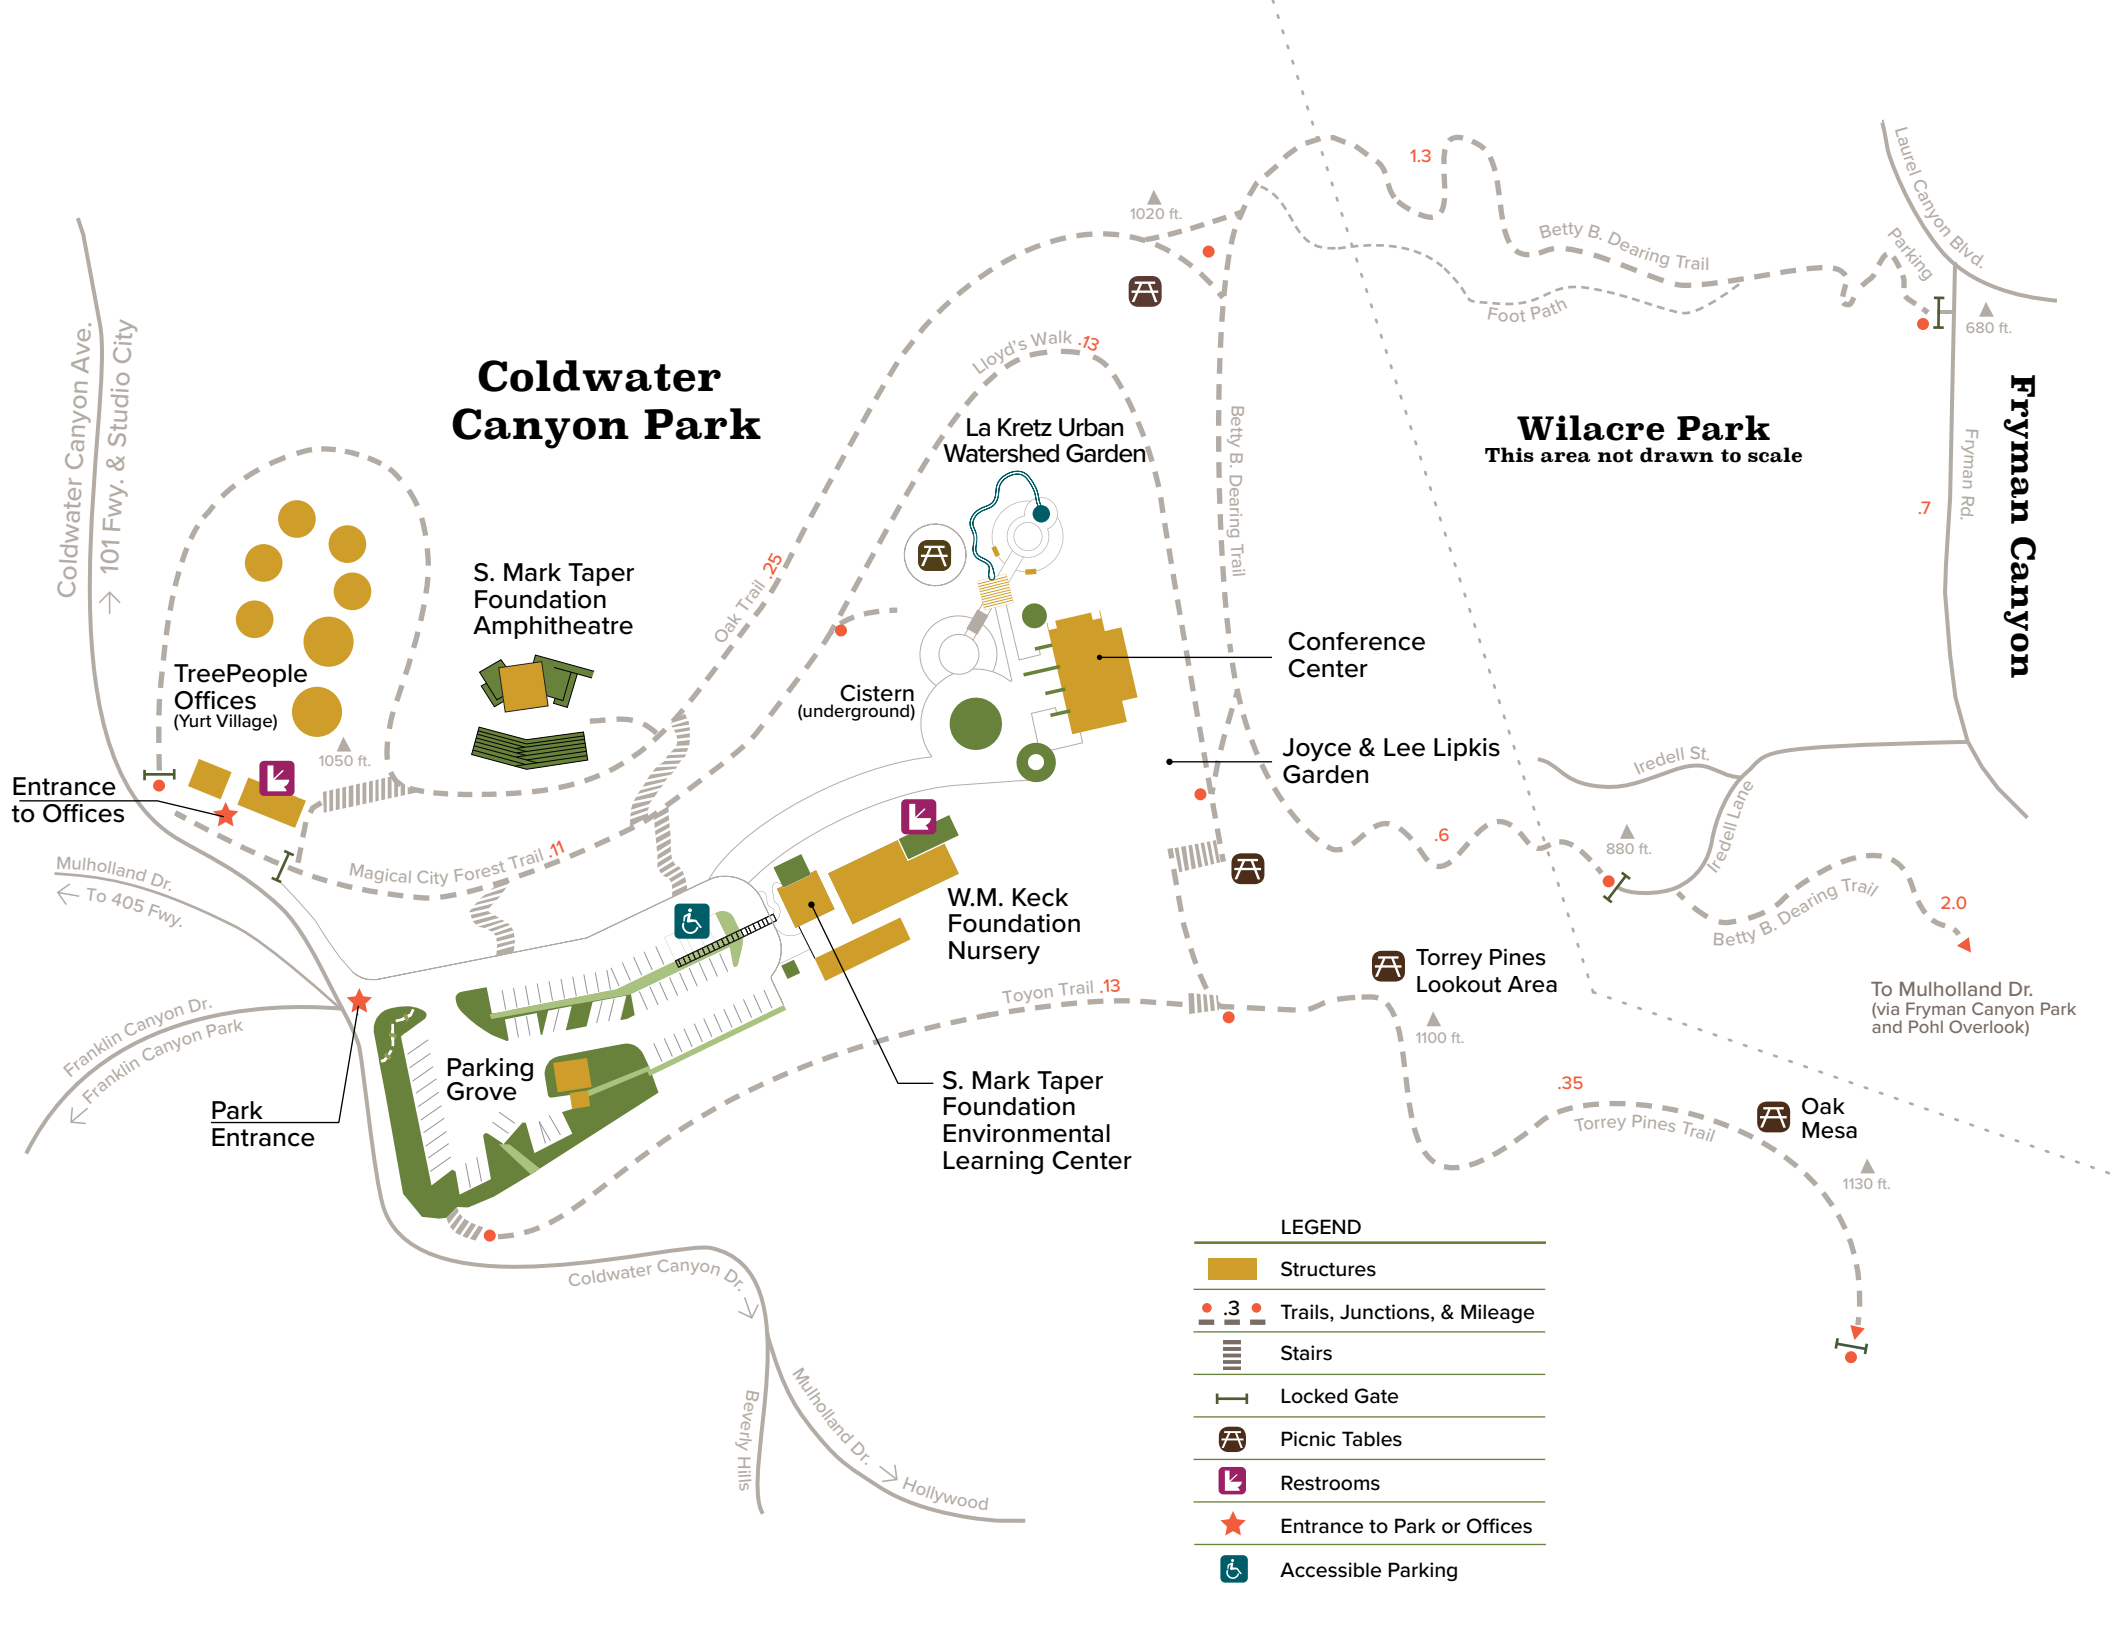

# Coldwater Canyon Park

# Wilacre Park

This area not drawn to scale

Fryman Canyon

### LEGEND

-  Structures
-  .3 Trails, Junctions, & Mileage
-  Stairs
-  Locked Gate
-  Picnic Tables
-  Restrooms
-  Entrance to Park or Offices
-  Accessible Parking